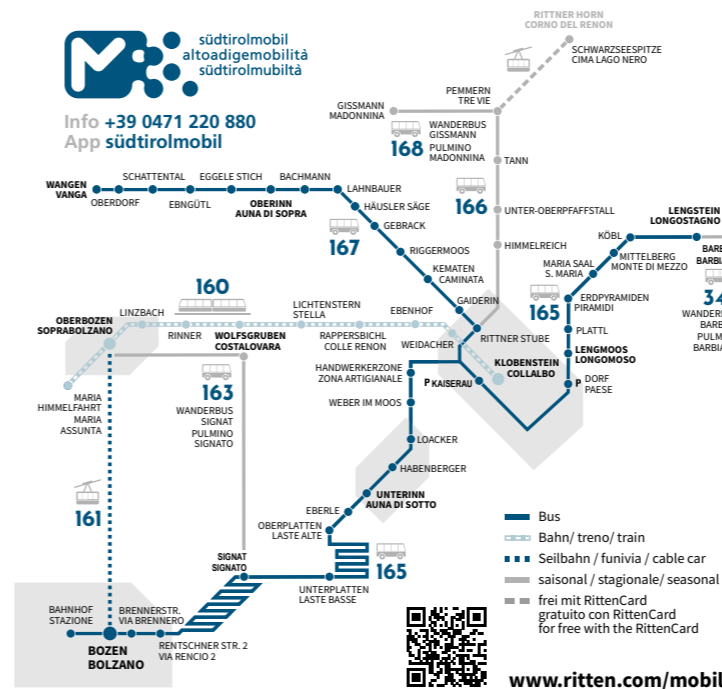

8 Reservation for groups
T +39 335 562 99 18

Monday - friday		x
Signat, Kinig	from	7.25
St. Justina		7.38
Bozen, Rentsch	↓	7.44
Bozen, Rittner Seilbahn	to	7.49

MINIBUS 348 LENGSTEIN - BARBIAN

Daily 18.05.2023-05.11.2023

20 Reservation for groups

MINIBUS 168 GISSMANN - PEMMERN

Daily 18.05.2023-05.11.2023

8 Reservation for groups

PRICES MINIBUS

- Single ticket € 3.00
- Valid with RittenCard
- Valid with Südtirol Pass 65+ and School Abo
- Price with Südtirol Pass € 1.50

LEGEND

- x = on workdays
- s = on school days
- = on workdays except saturday

NOTICE

- Dogs are transported only with muzzle and ticket, except small animals
- Children under 6 years travel free of charge
- subject to changes

Info +39 0471 220 880
App südtirolmobil

RITTENCARD

Free and priceless benefits with the RittenCard. Further information: www.ritten.com

MUSEUMOBILCARD - MUSEUMOBILCARD

Discover South Tyrol by public transport. The MuseumobilCard includes two offers: public transport and entrance to more than 80 museums in South Tyrol. Available in all tourist offices.