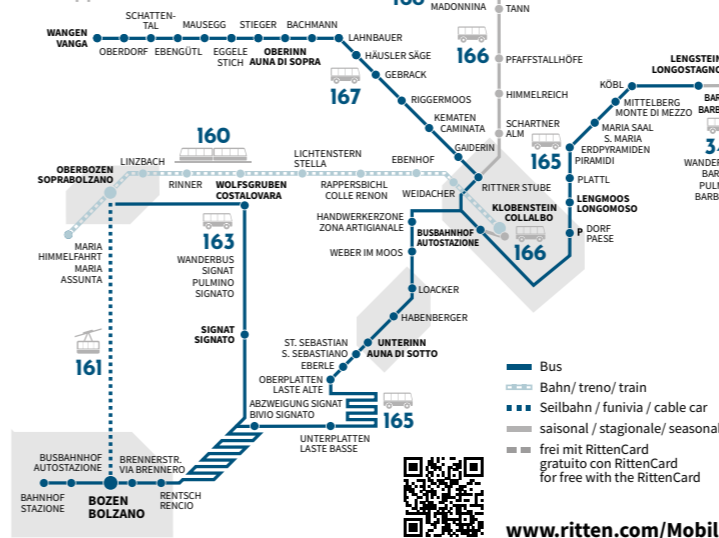

MINIBUS 168 GISSMANN - PEMMERN

Daily 14.05.2026 - 08.11.2026

Gissmann	from	16.25
Rosswagen	↓	16.35
Pemmer	to	16.40

8 Registration required, also bookable online until the day before (6 pm) ritten.com/Mobil, T +39 333 761 2261

PRICES MINIBUS

- Single ticket € 3.00
- Valid with Südtirol Guest Pass, Mobilcard, südtirolmobil Flex and südtirolmobil Fix365
- Price with südtirolmobil Flex € 2.00

LEGEND

- x = on workdays
- s = on school days
- = on workdays except Saturday

NOTICE

- Dogs are transported only with muzzle and ticket
- Children under 6 years travel free of charge
- subject to changes, no guarantee on information

Info +39 0471 220 880
App südtirolmobil

Information for your time on the Ritten: ritten.guest.net

SÜDTIROL GUEST PASS RITTENCARD

The RittenCard includes free local public transport in all South Tyrol as well as many benefits and discounts on the sunny plateau of Ritten. Further information: www.rittencard.com